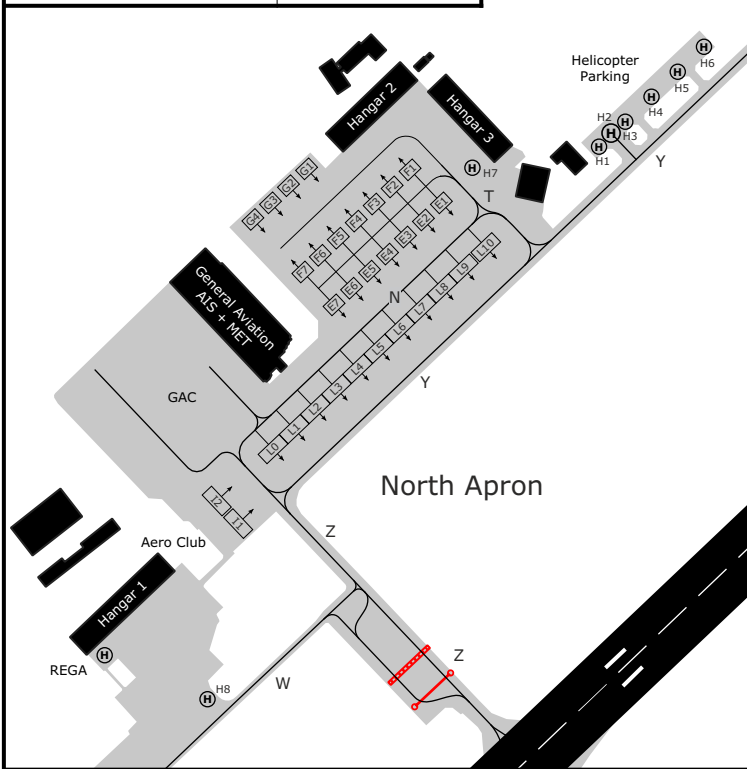

Frequencies	
Geneva Tower	118.700
Geneva Apron (South)	121.855
Geneva Ground (North)	121.680
Geneva ATIS	135.580
AD ELEV 1411ft	TRANS ALT 7000

Valid for flight simulation use only - do not use for real life navigation