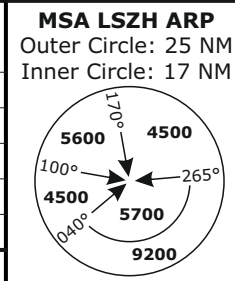

Frequencies		
	135.015	133.050
Swiss Radar	128.050	135.680
	-	-
Zurich Arrival	135.230	130.560
Zurich Final	125.330	-
Zurich ATIS	125.730	-
AD ELEV 1417ft	TRANS LVL by ATC	

DISTANCES IN NM
ALTITUDES IN FT