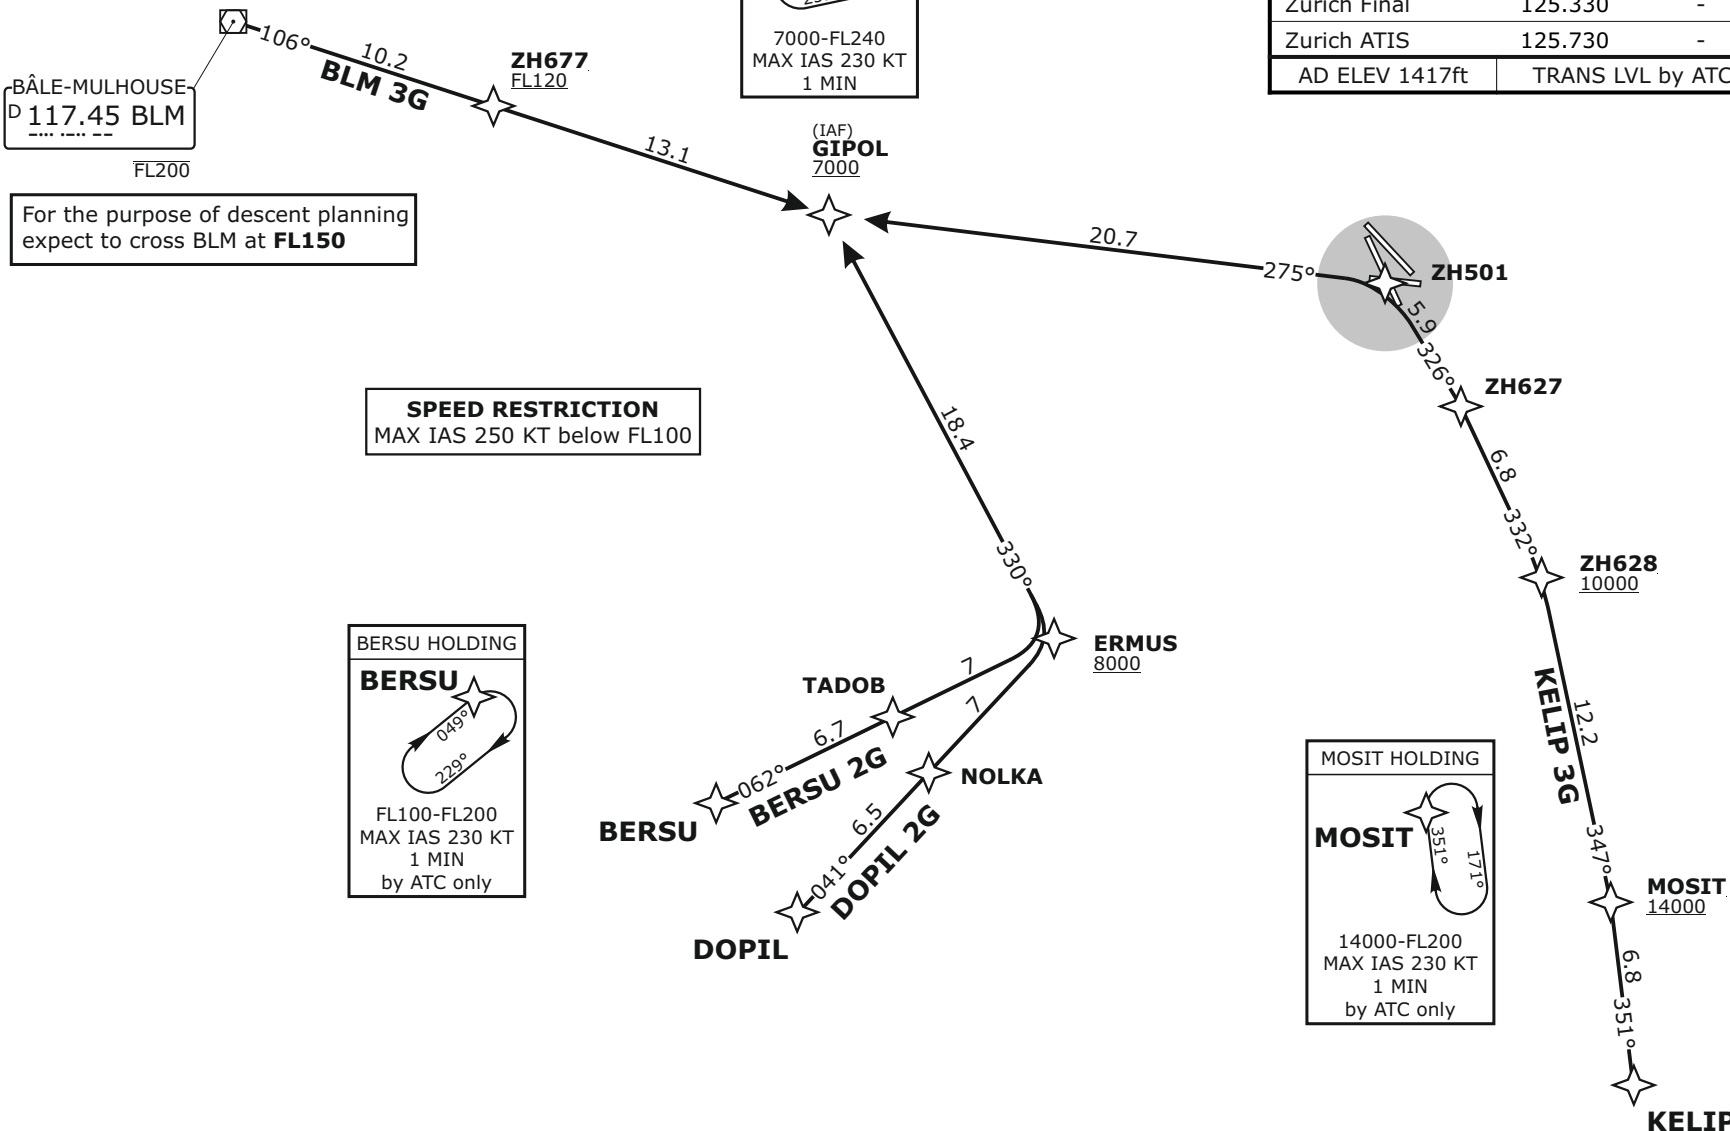

Frequencies		
	135.015	133.050
Swiss Radar	128.050	135.680
	-	-
Zurich Arrival	135.230	130.560
Zurich Final	125.330	-
Zurich ATIS	125.730	-
AD ELEV 1417ft	TRANS LVL by ATC	

DISTANCES IN NM
ALTITUDES IN FT