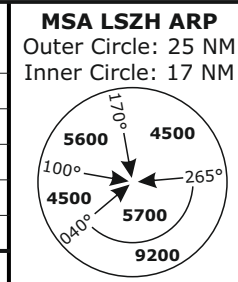

Frequencies		
	135.015	133.050
Swiss Radar	128.050	133.905
	136.155	-
Zurich Arrival	135.230	130.560
Zurich Final	125.330	-
Zurich ATIS	125.730	-
AD ELEV 1417ft	TRANS LVL by ATC	

SPEED RESTRICTION
MAX IAS 250 KT below FL100