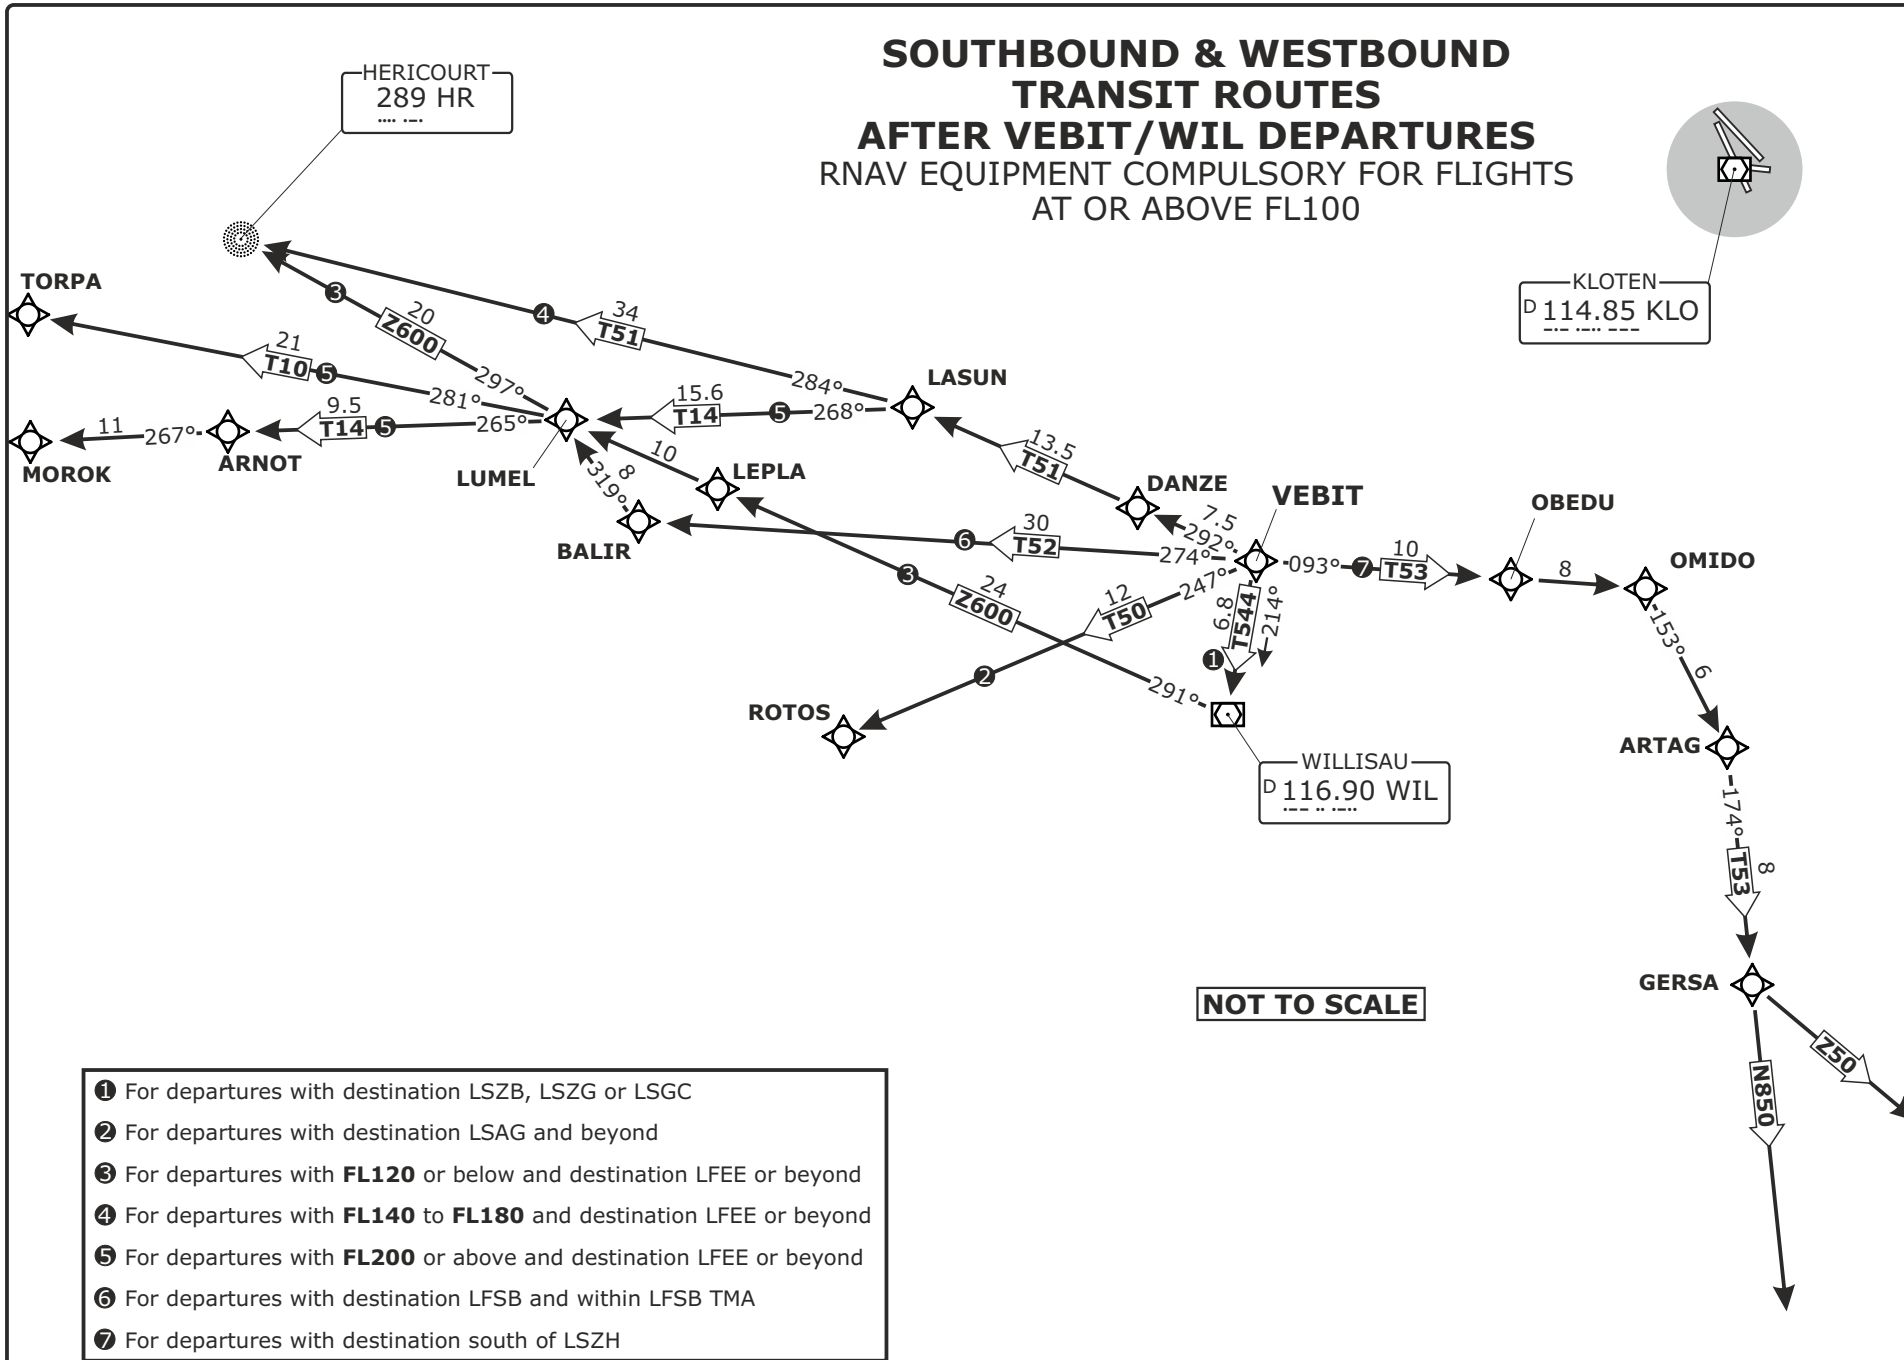

SOUTHBOUND & WESTBOUND TRANSIT ROUTES AFTER VEBIT/WIL DEPARTURES

RNAV EQUIPMENT COMPULSORY FOR FLIGHTS
AT OR ABOVE FL100

NOT TO SCALE

- ① For departures with destination LSZB, LSZG or LSGC
- ② For departures with destination LSAG and beyond
- ③ For departures with **FL120** or below and destination LFEE or beyond
- ④ For departures with **FL140** to **FL180** and destination LFEE or beyond
- ⑤ For departures with **FL200** or above and destination LFEE or beyond
- ⑥ For departures with destination LFSB and within LFSB TMA
- ⑦ For departures with destination south of LSZH

DISTANCES IN NM
ALTITUDES IN FT