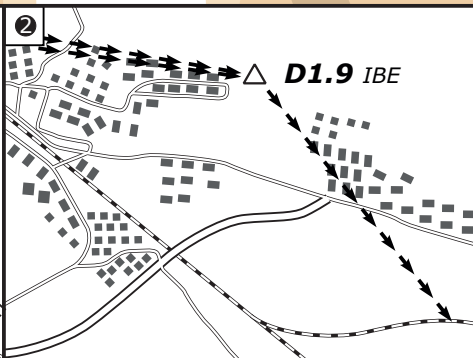

ROMEO CIRCLING WITH PRESCRIBED TRACKS

Valid for flight simulation use only - do not use for real life navigation

Flight Simulator-OPS

CIRLING WITH PRESCRIBED TRACKS

	MDA(H)	VIS
A	3080' (1407')	5000m
B	3110' (1437')	5000m
C	3300' (1627')	5000m

CHANGES: Position of IBE, Variation