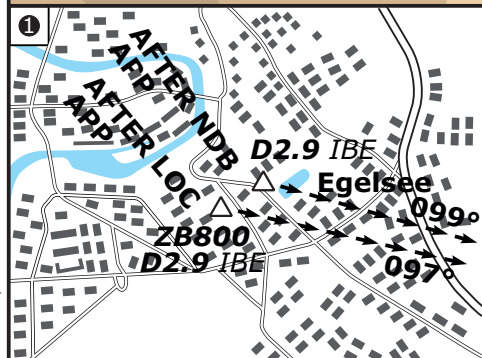

ROMEO CIRCLING WITH PRESCRIBED TRACKS

Valid for flight simulation use only - do not use for real life navigation

Flight Simulator-OPS

CIRLING WITH PRESCRIBED TRACKS

	MDA(H)	VIS
A	3080' (1407')	5000m
B	3110' (1437')	5000m
C	3300' (1627')	5000m