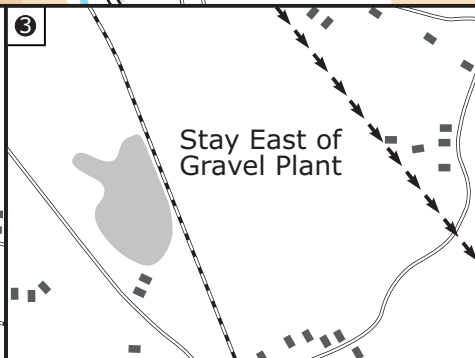

ROMEO CIRCLING WITH PRESCRIBED TRACKS

Valid for flight simulation use only - do not use for real life navigation

Flight Simulator-OPS

CIRLING WITH PRESCRIBED TRACKS

	MDA(H)	VIS
A	3080' (1407')	5000m
B	3110' (1437')	5000m
C	3300' (1627')	5000m