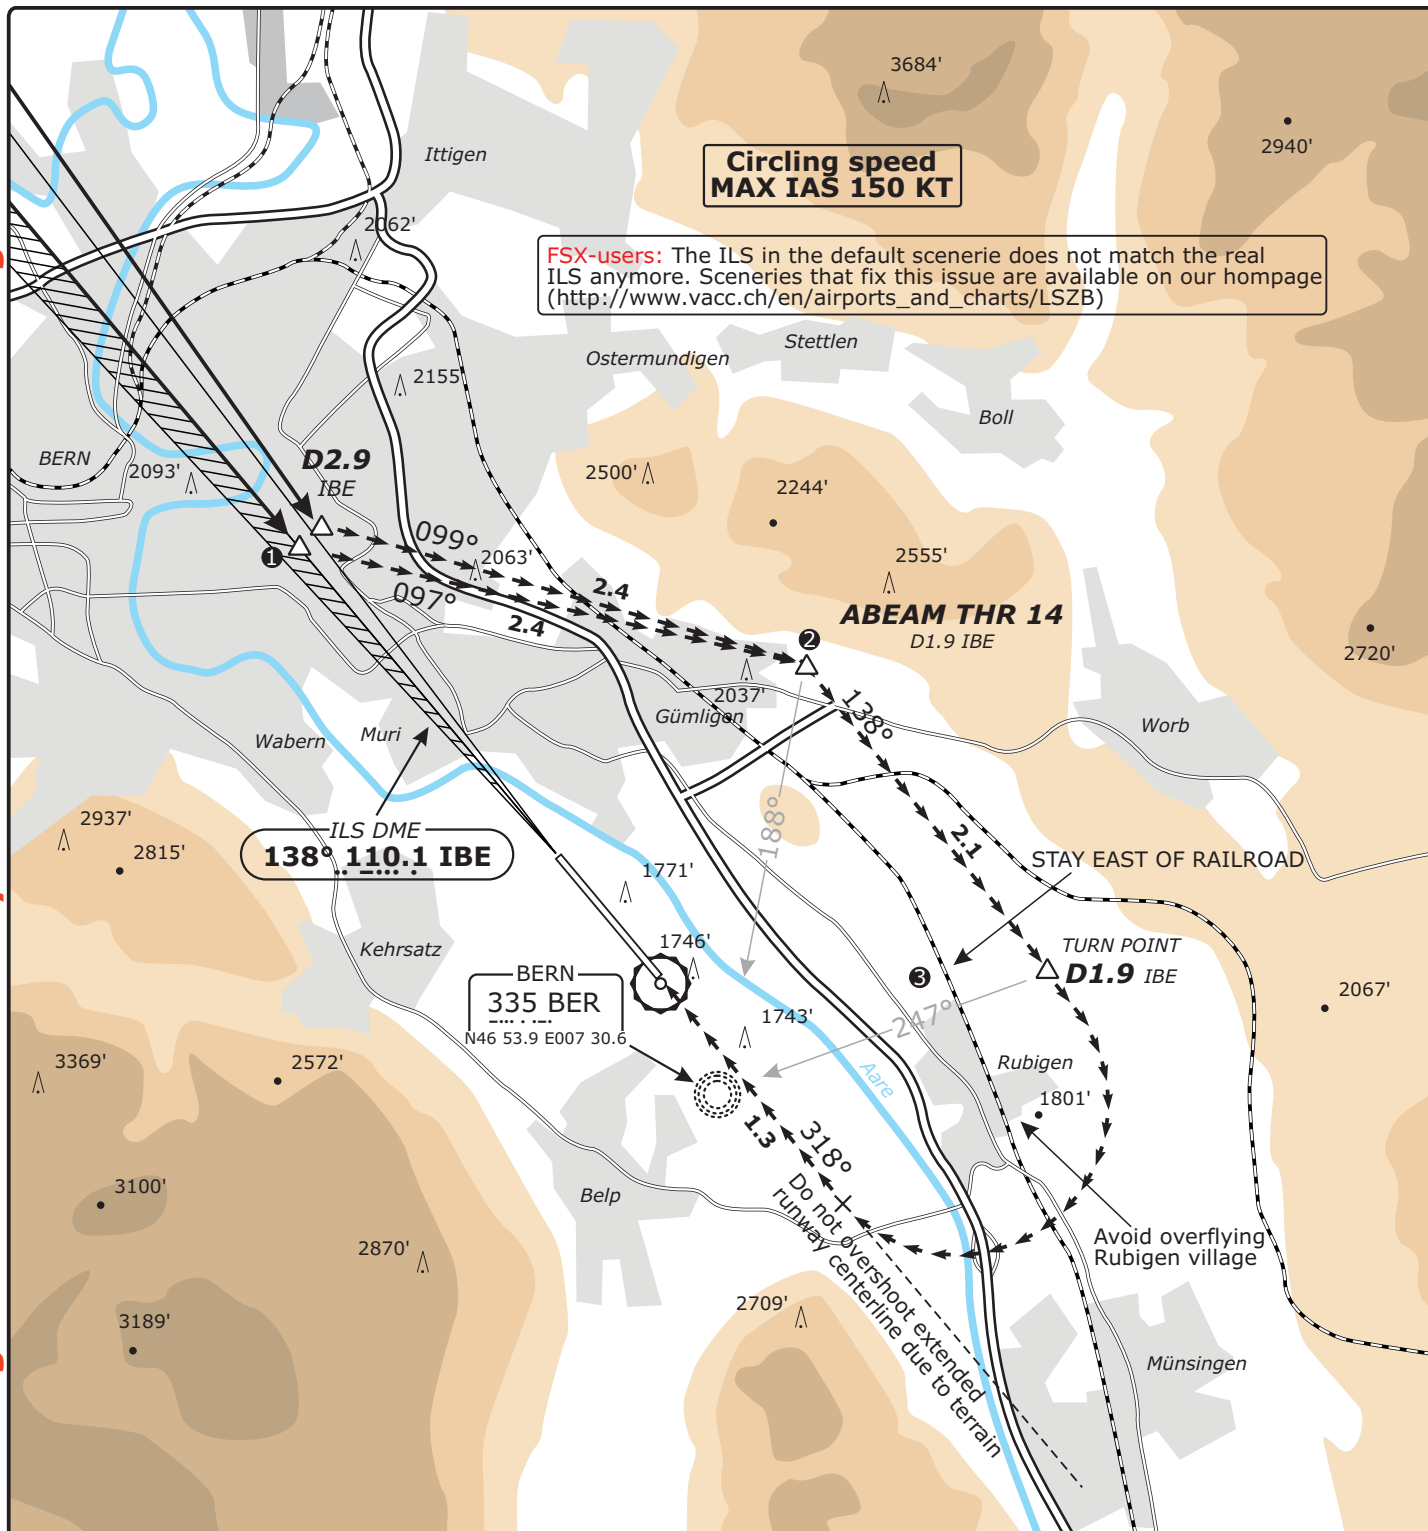

ROMEO CIRCLING WITH PRESCRIBED TRACKS

Valid for flight simulation use only - do not use for real life navigation

Flight Simulator-OPS

CIRLING WITH PRESCRIBED TRACKS

	MDA(H)	VIS
A	3080' (1407')	5000m
B	3110' (1437')	5000m
C	3300' (1627')	5000m

CHANGES: Position of IBE, Variation