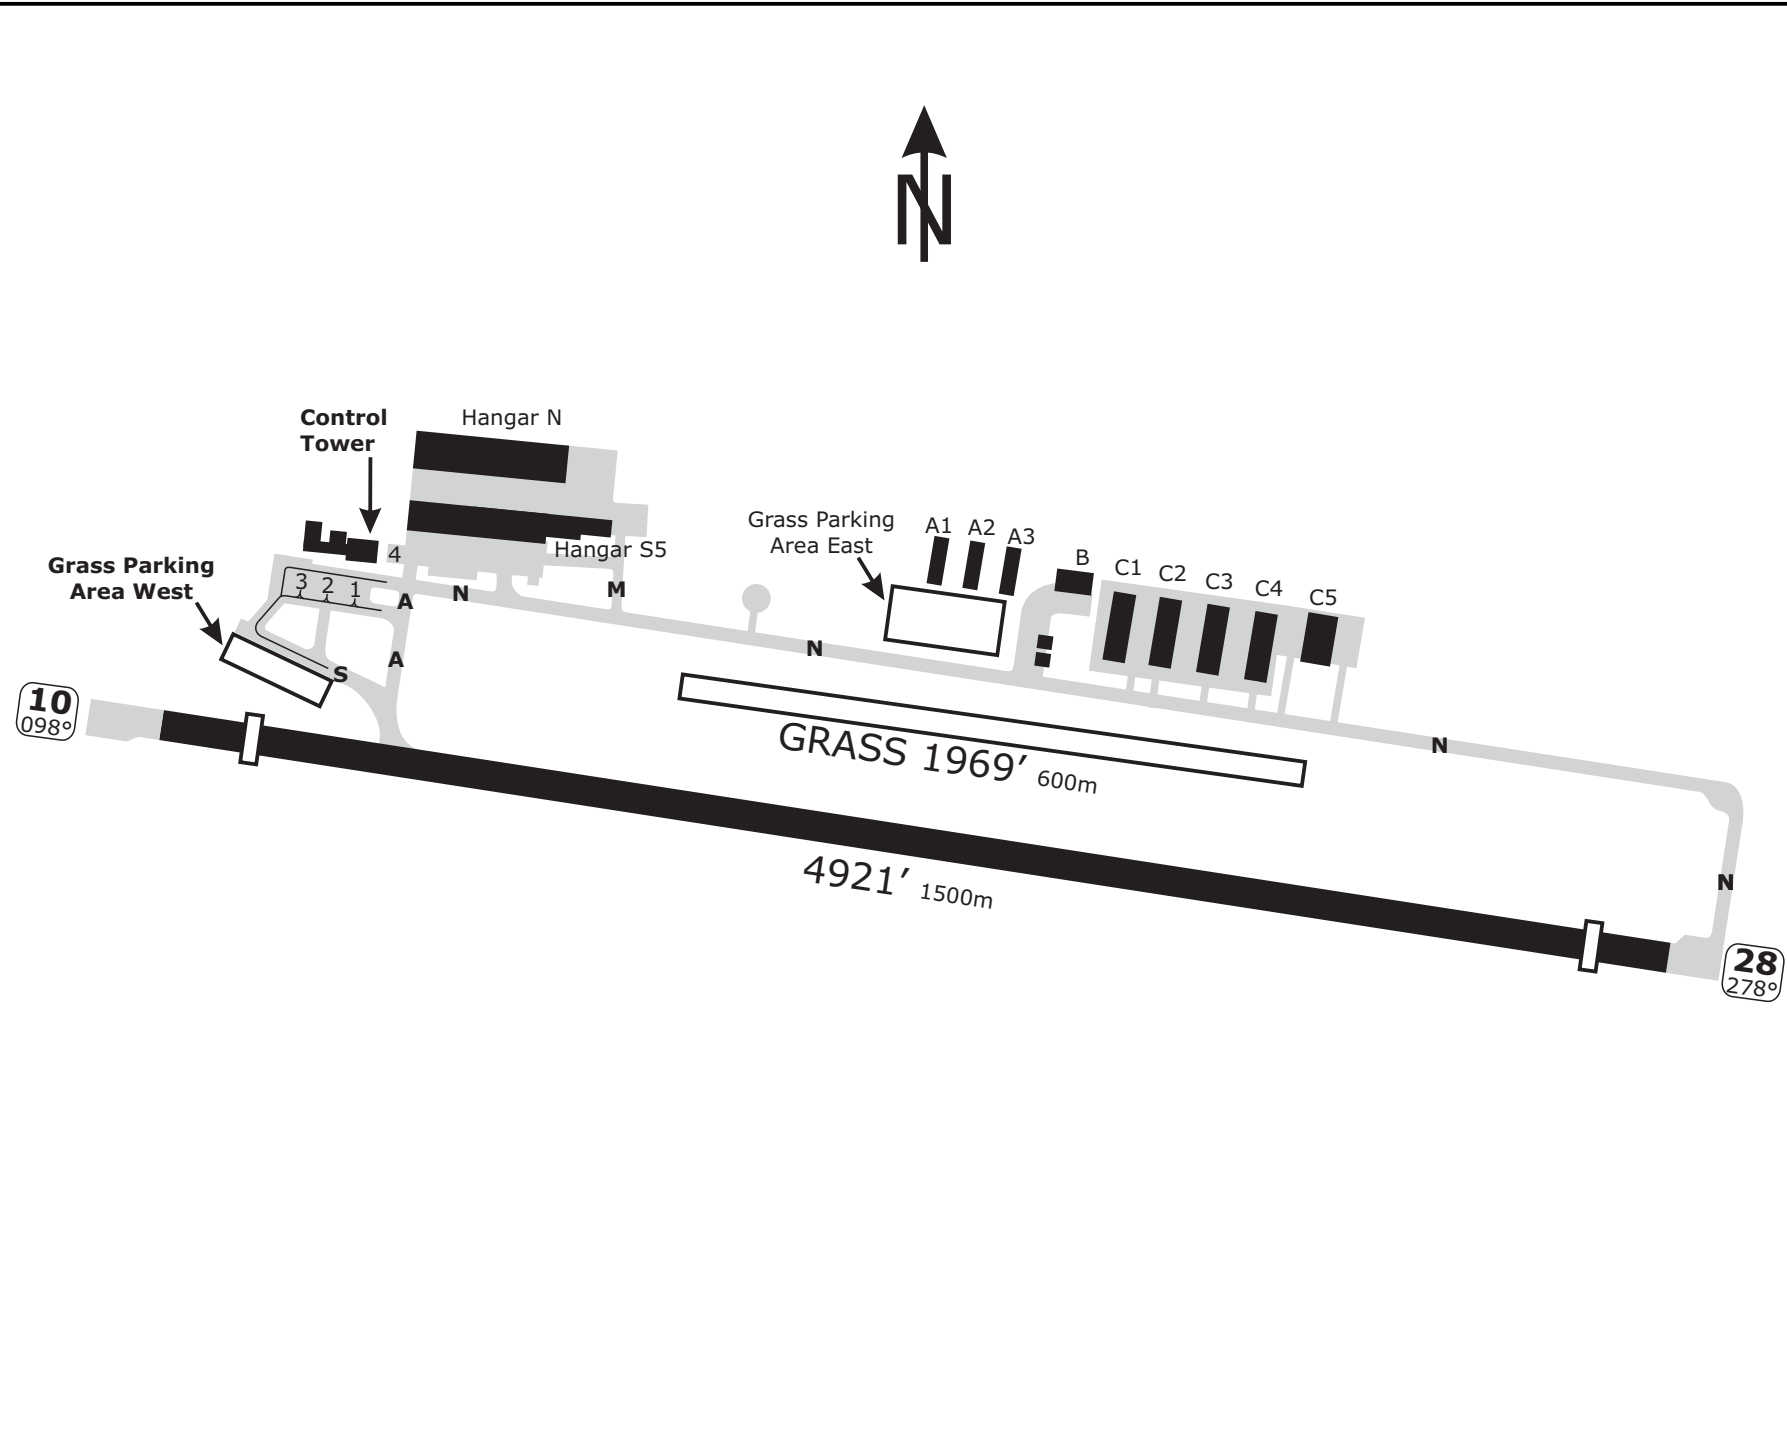

Valid for flight simulation use only - do not use for real life navigation

LSZR/ACH
ALTENRHEIN

GND CHART NO.1
Revision 11 FEB 12

ST GALLEN, SWITZERLAND
GND

SWISS Radar LSAS_CTR 128.05	ZURICH Arrival LSZH_APP 131.15	ST GALLEN Tower LSZR_TWR 118.65	Apt Elev 1306'
-----------------------------------	--------------------------------------	---------------------------------------	-------------------

CHANGES: Arrival frequency.

RWY	LANDING BEYOND	Threshold	Glide Slope	TAKE-OFF	WIDTH
10	HIRL REIL PAPI-L (angle 4.0°)	4593' 1400m			98'
28	HIRL PAPI-L (angle 4.0°)	4675' 1425m			30m

ADDITIONAL RUNWAY INFORMATION

USABLE LENGTHS