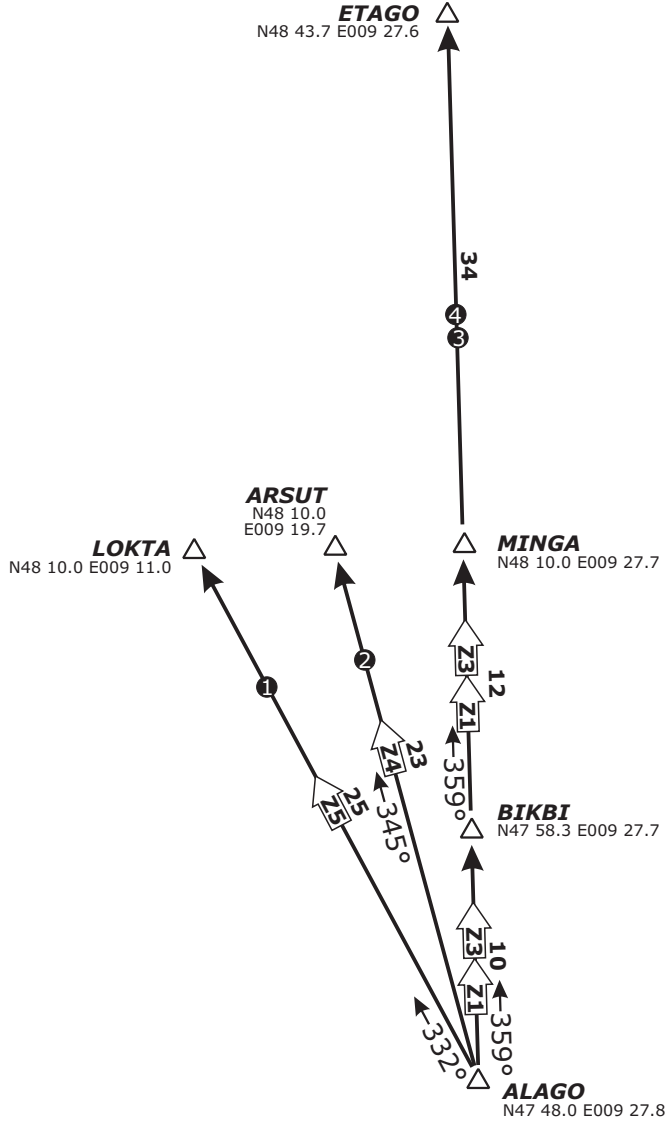

Valid for flight simulation use only - do not use for real life navigation

Swiss Radar LSAS_CTR 128.05	ZURICH Arrival LSZH_APP 131.15	ZURICH Arrival LSZH_A_APP 119.92	Apt Elev 1306'	Alt Set: hPa (IN on request) Trans level: by ATC Trans alt: 5000'
-----------------------------------	--------------------------------------	--	--------------------------	---

**NORTHBOUND TRANSITION ROUTES
AFTER ALAGO**

- ① - For departures with destination LFST
- For departures at or below **FL140**.
- ② For departures with destination EDDS.
- ③ - For departures with destination EDDF
- For departures between **FL150 & FL230**.
- ④ For departures at or above **FL260**.